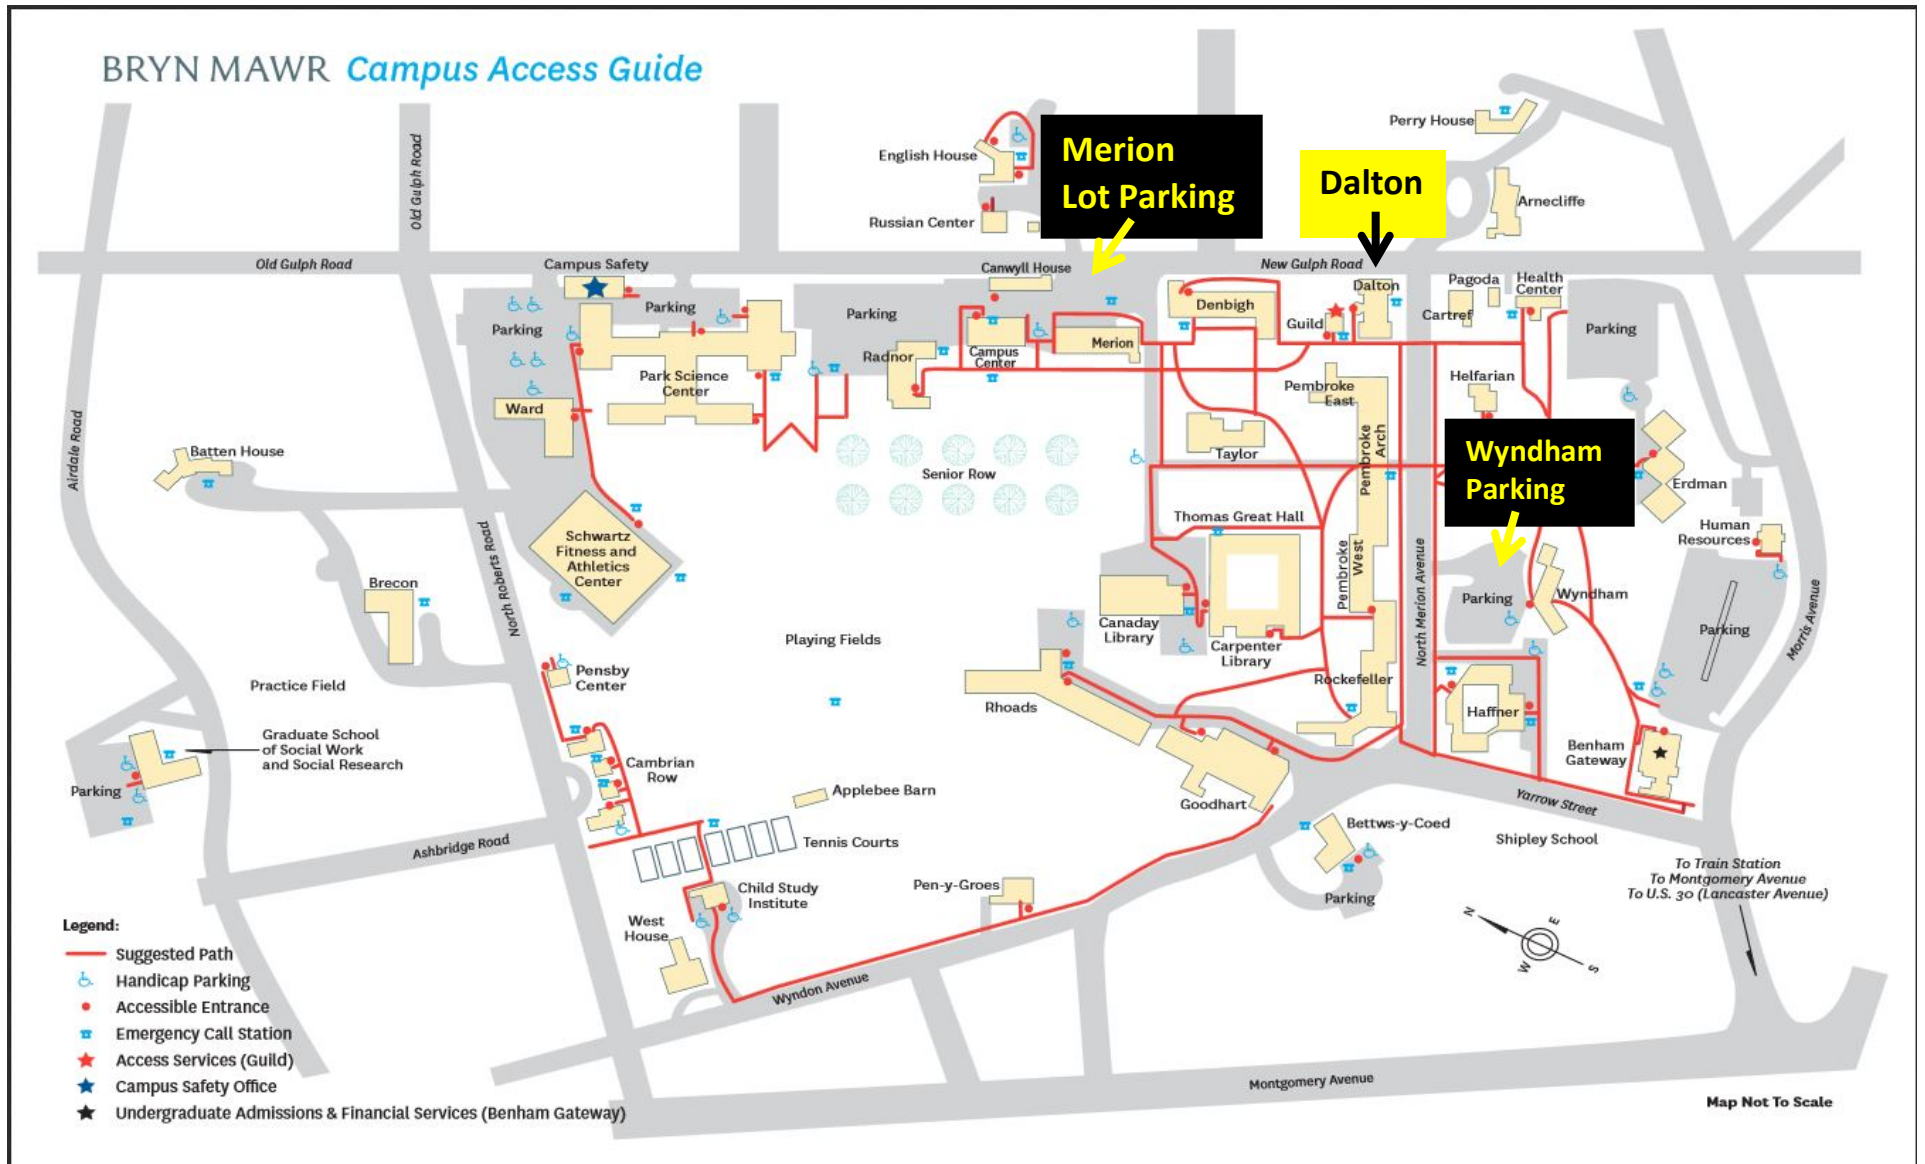

# BRYN MAWR Campus Access Guide

College Night Meeting at Dalton Hall Room 300

Parking available at the Merion Parking lot and the Wyndham Parking Lot, both lots require you to walk about 200 yards to Dalton, located on the corner of North Merion Avenue and New Gulph Road.